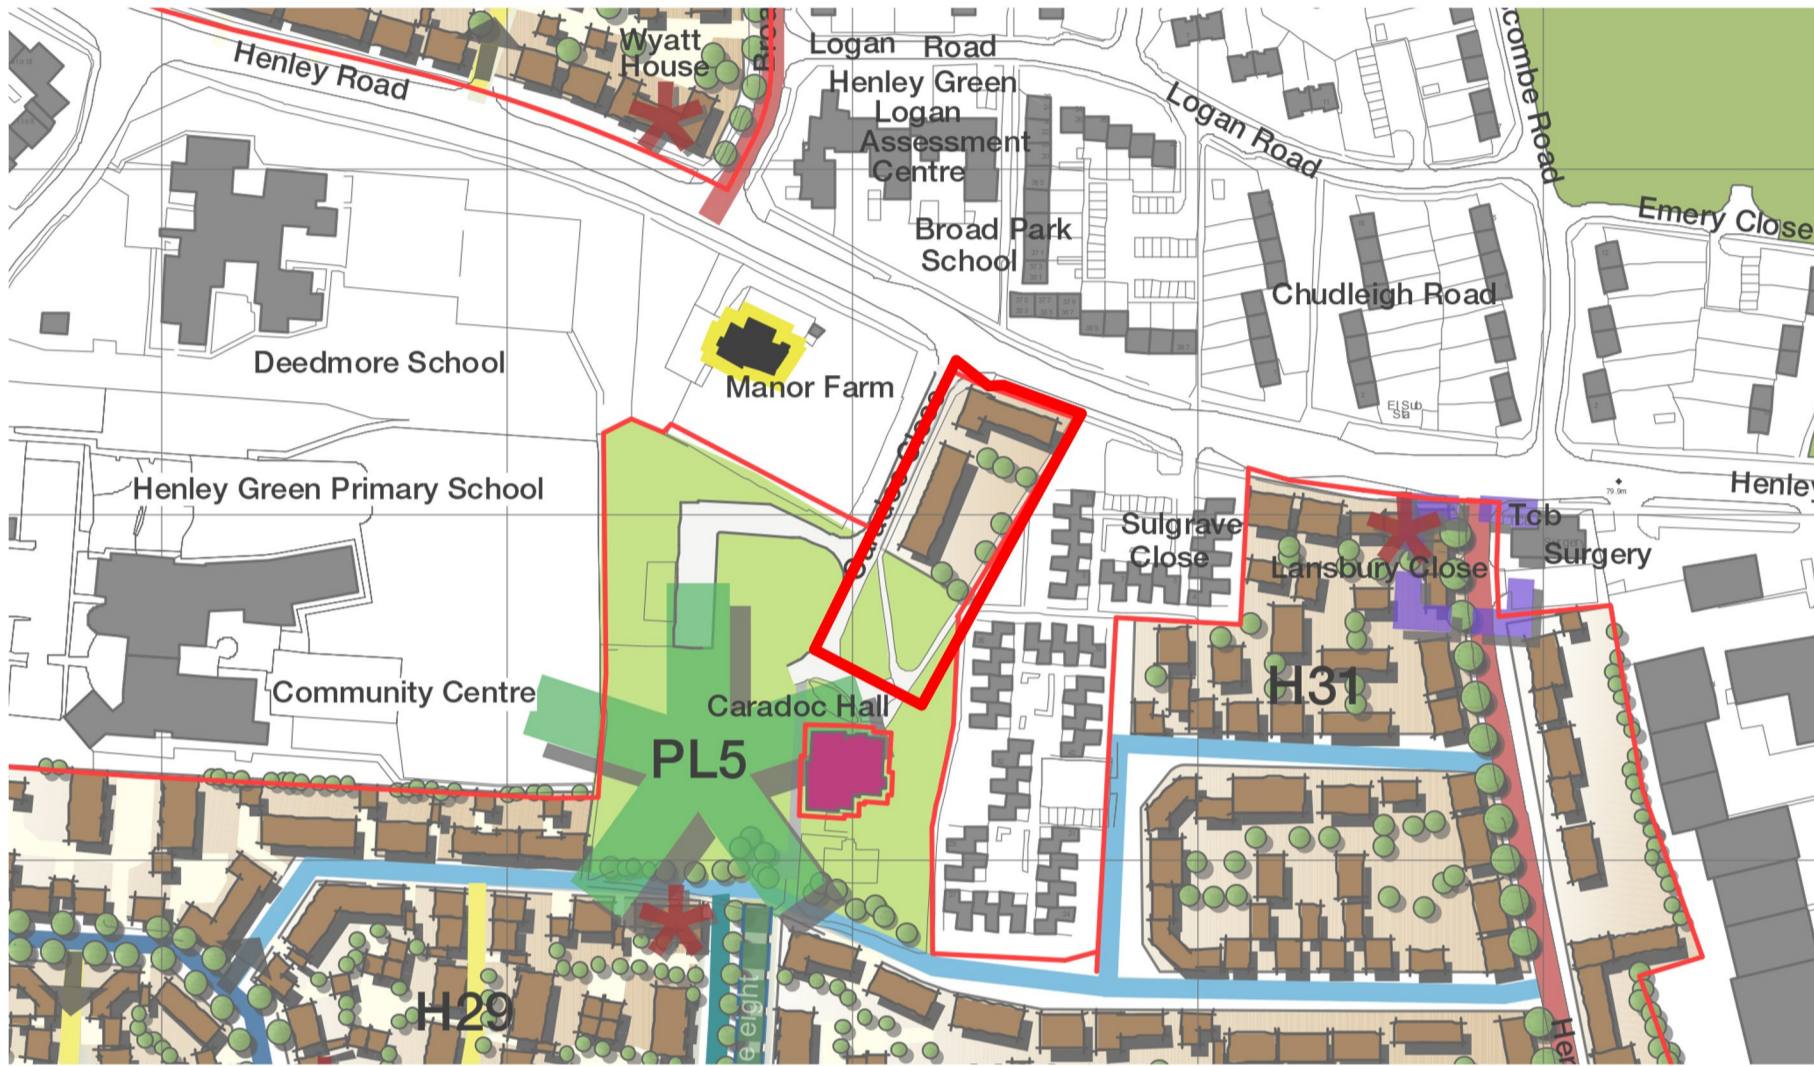

# 1C7

Land at Henley Road adjacent to Manor Farm and Caradoc Close

In line with the approved Outline Masterplan, a small scheme of up to 5 bungalows is proposed at site 1C7 (land at Henley Road adjacent to Manor Farm and Caradoc Close).

Masterplan Extract

The Estwaite (2-bed affordable bungalow)

Showhome interior example

1C7 Site Boundary and Key Existing Features